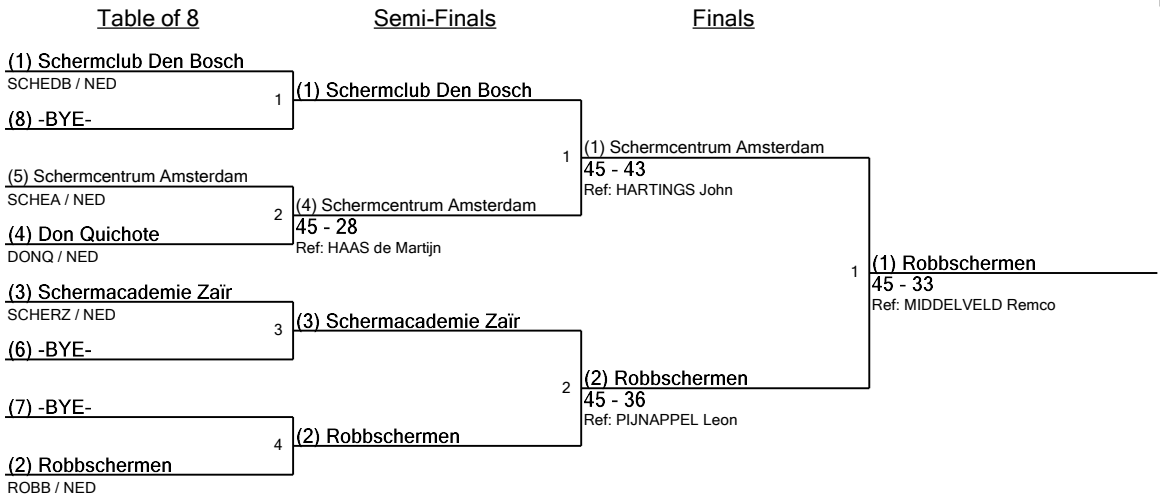

NK Equipe 2018

Purmerend

zondag 24 juni 2018

Degen dames equipe

Total # of competitors: 5

Round 1

DE table with all places fenced-off from 8

www.FencingTime.com

Degen dames equipe Seeding for Round #1 - DE

Tournament: NK Equipe 2018
Date: zondag 24 juni 2018 - 11:00
FIE Document: FE_FIE_0001.2

SRTWE

Seed	Team Name	Club	Country	Team Rank	Notes
1	Scherclub Den Bosch	SCHEDB	NED	1	
2	Robbschermen	ROBB	NED	2	
3	Schermacademie Zair	SCHERZ	NED	3	
4	Don Quichote	DONQ	NED	4	
5	Schermsentrum Amsterdam	SCHEA	NED	5	