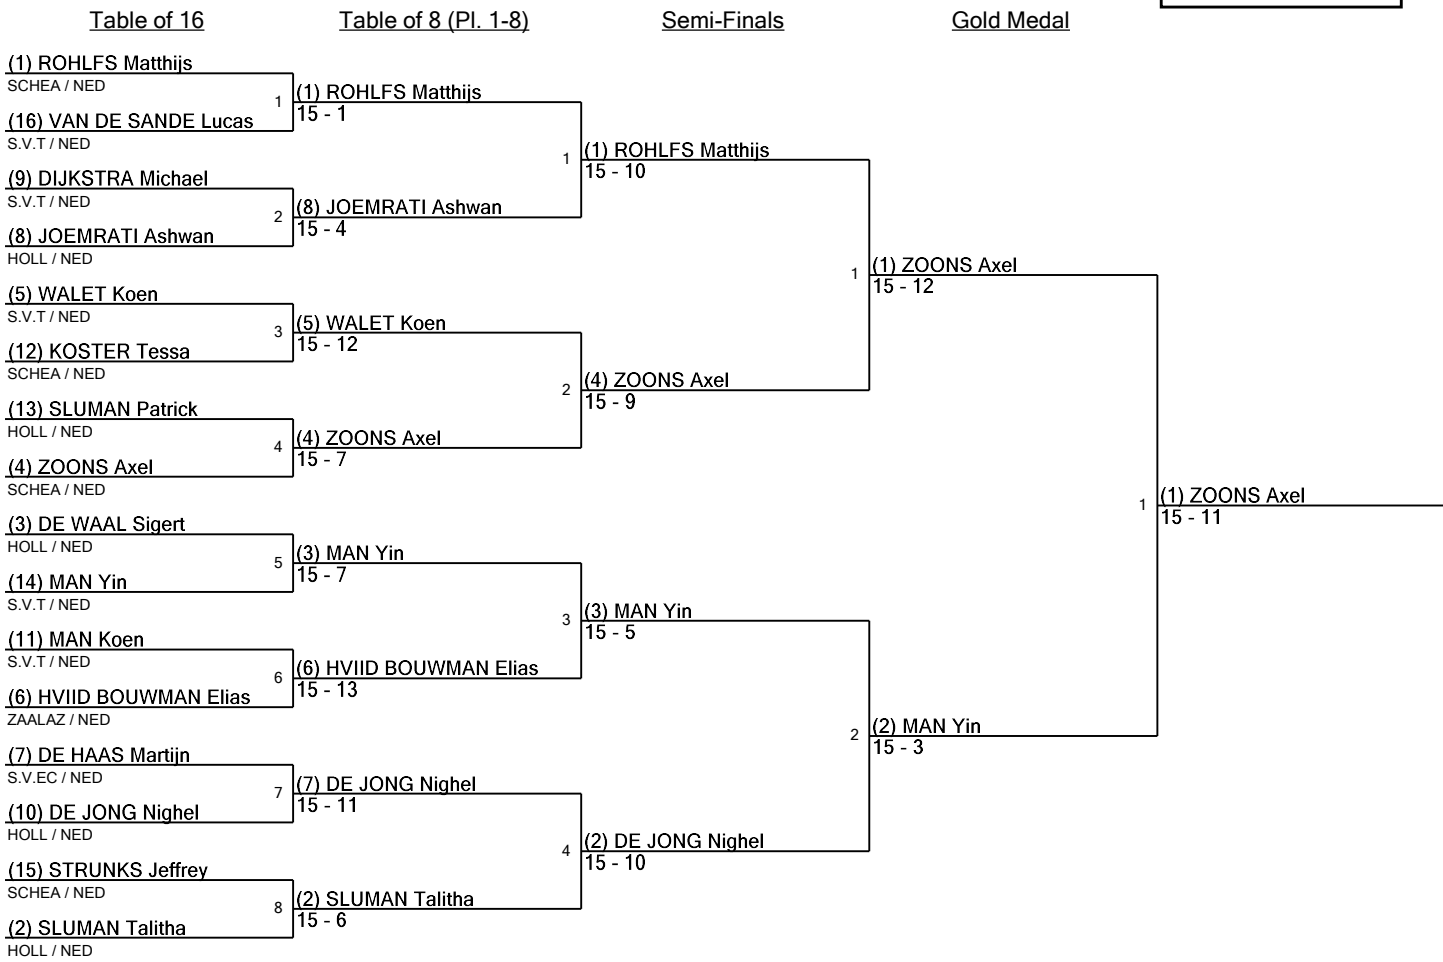

Bronze Medal

Table of 4 (Pl. 5-8)

Table of 2 (Pl. 5-6)

Table of 2 (Pl. 7-8)