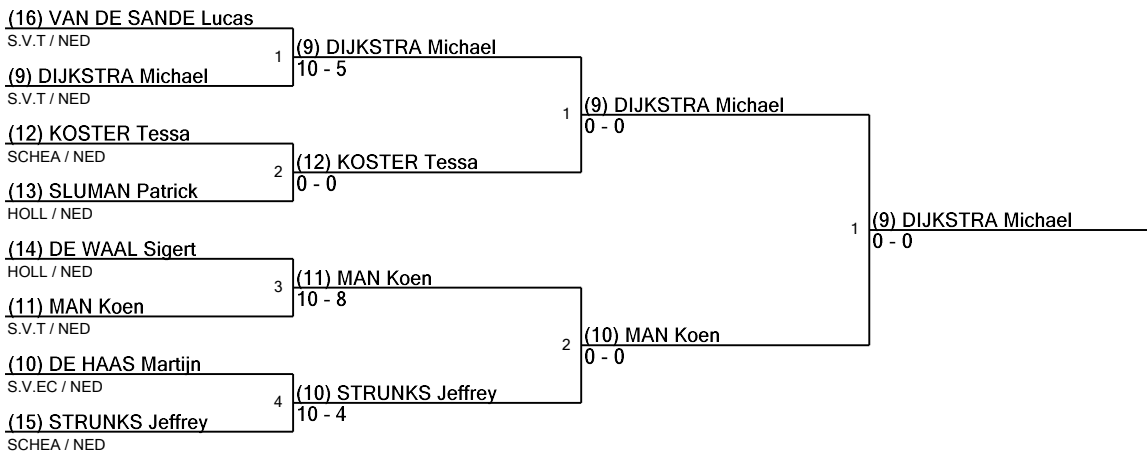

Bronze Medal

Table of 4 (Pl. 5-8)

Table of 2 (Pl. 5-6)

Table of 2 (Pl. 7-8)

Table of 8 (Pl. 9-16)

Table of 4 (Pl. 9-12)

Table of 2 (Pl. 9-10)

Table of 2 (Pl. 11-12)

Table of 4 (Pl. 13-16)

Table of 2 (Pl. 13-14)

Table of 2 (Pl. 15-16)

Floret Senioren gemengd

Final Ranking

XF

Tournament: Adriaan Paultoernooi
 Date: zondag 20 september 2020 - 13:00
 FIE Document: FE_FIE_0012