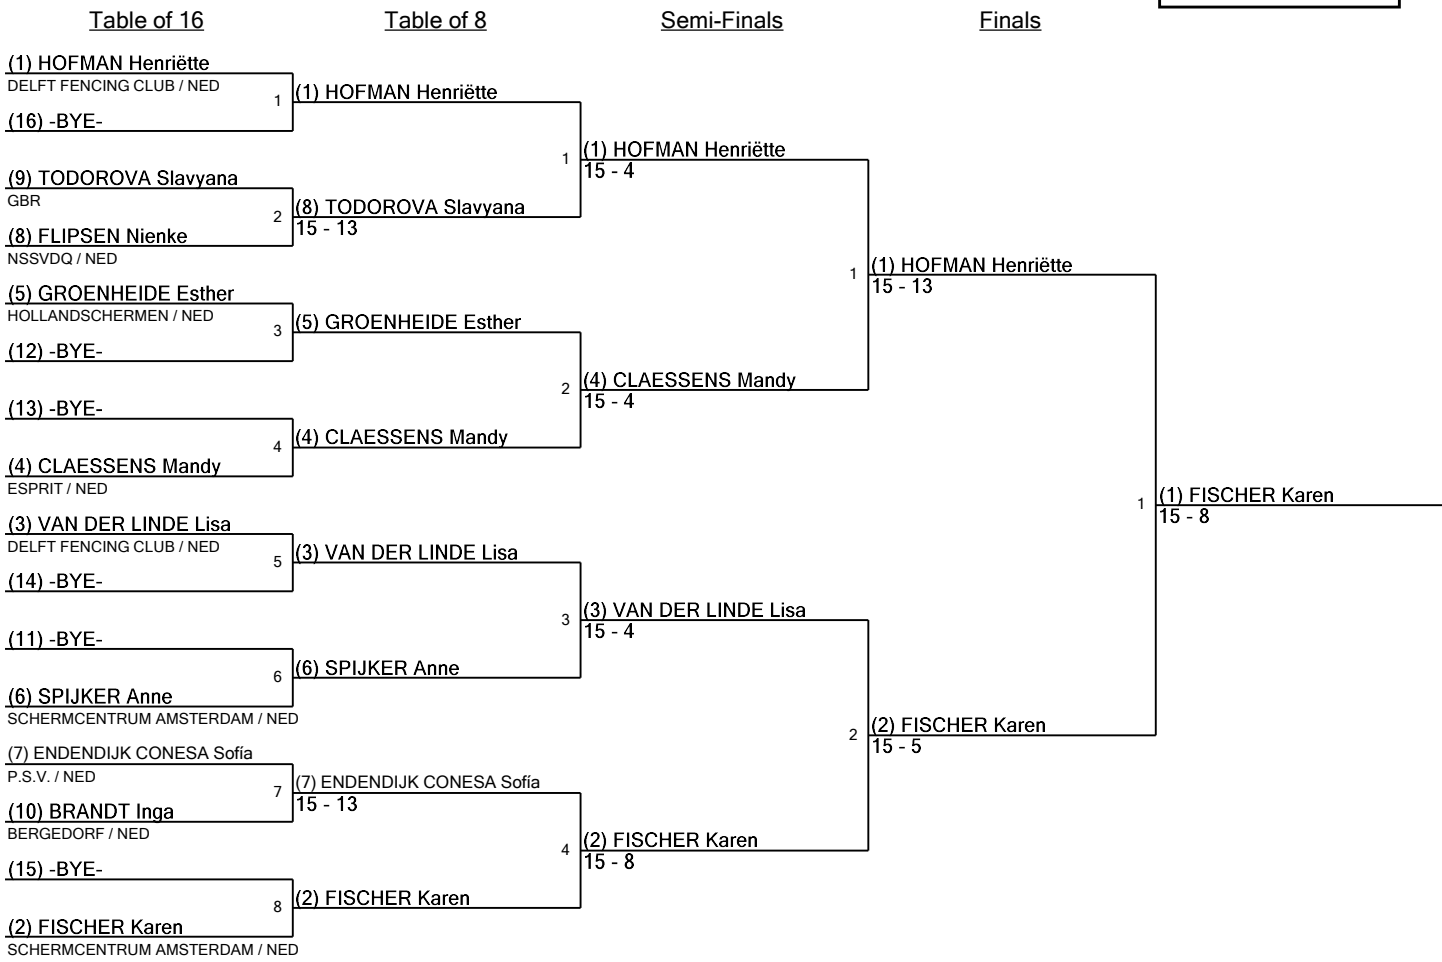

Senior Women's Sabre Final Ranking

WS

Tournament: DOM Toernooi 2019
Date: zondag 7 april 2019 - 09:00
FIE Document: FE_FIE_0012

Place	Name	Clubs	Country
1	FISCHER Karen	SCHERMCENTRUM AMSTERDAM	NED
2	HOFMAN Henriëtte	DELFT FENCING CLUB	NED
3T	CLAESSENS Mandy	ESPRIT	NED
3T	VAN DER LINDE Lisa	DELFT FENCING CLUB	NED
5	GROENHEIDE Esther	HOLLANDSCHERMEN	NED
6	SPIJKER Anne	SCHERMCENTRUM AMSTERDAM	NED
7	ENDENDIJK CONESA Sofia	P.S.V.	NED
8	TODOROVA Slavyana		GBR
9	FLIPSEN Nienke	NSSVDQ	NED
10	BRANDT Inga	BERGEDORF	NED