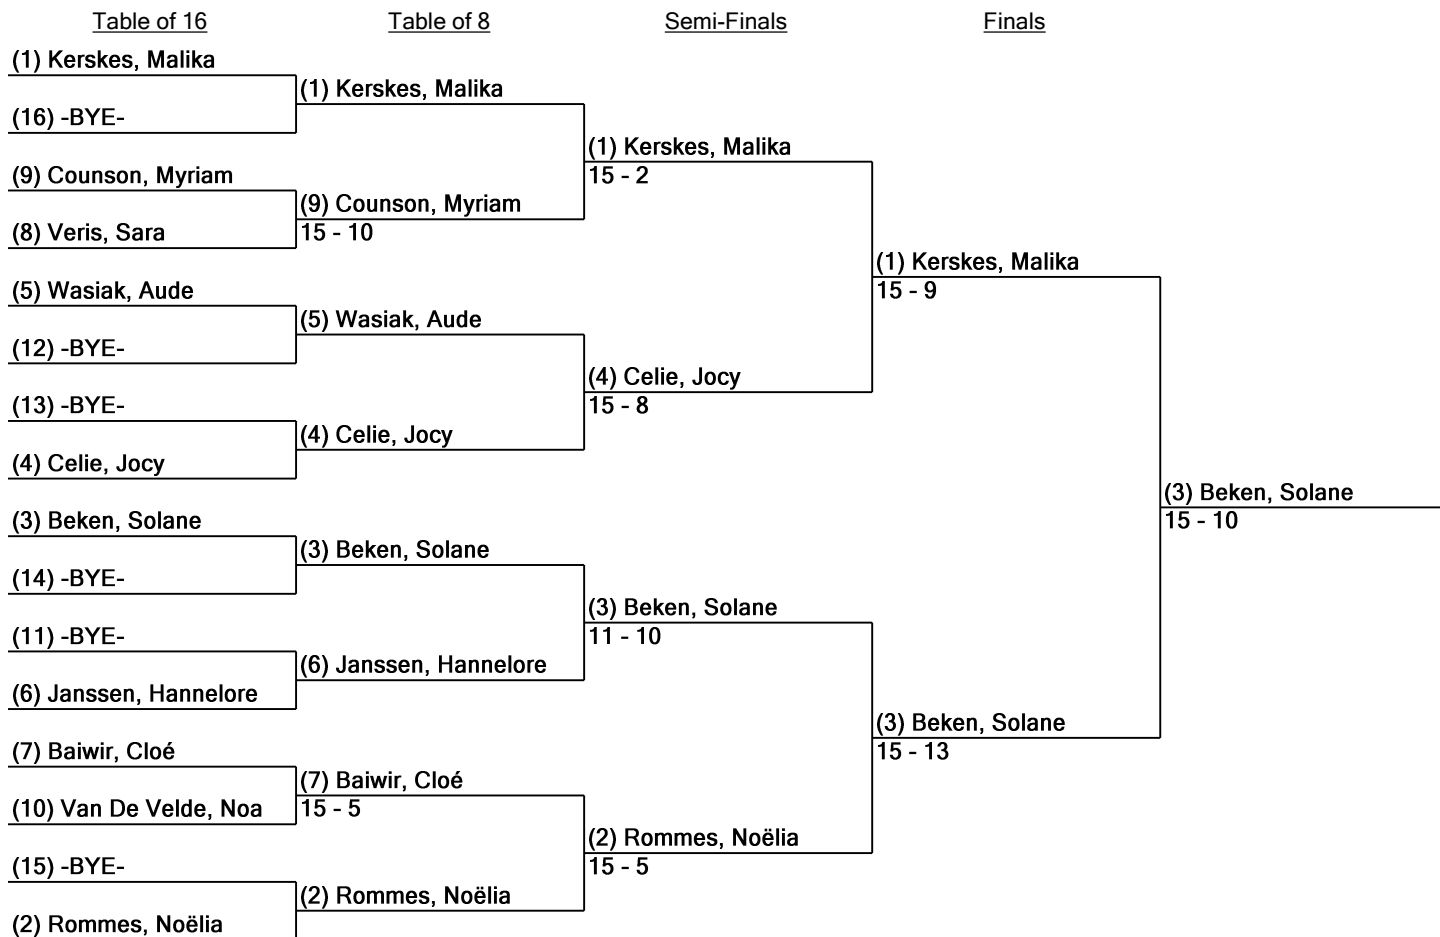

GPSL 2017 - Open Cadet Women's Epee - Round #2 - Direct Elimination (Round of 16)

Final Results

Tournament: GPSL 2017
Location: Leuven
Event: Open Cadet Women's Epee
Event Class: Unrated
Date: zondag 8 oktober 2017 - 10:00

Place	Name	Born	Club	Country
1	Beken, Solane	2001	CE La Hestre	BEL
2	Kerskes, Malika	2002	Fencing Ermelo	NED
3T	Rommes, Noëlia	2003	CE Charlemagne	BEL
3T	Celie, Jocy	2003	FC Almere	NED
5	Wasiak, Aude	2003	Flanders Fencing	BEL
6	Janssen, Hannelore	2002	Scherclub Parcival	BEL
7	Baiwir, Cloé	2003	CE Charlemagne	BEL
8	Counson, Myriam	2003	CE Charlemagne	BEL
9	Veris, Sara	2002	Scherclub Parcival	BEL
10	Van De Velde, Noa	2001	KSSMA Ronse	BEL
11	Cools, Charlotte	2003	Scherclub Parcival	BEL