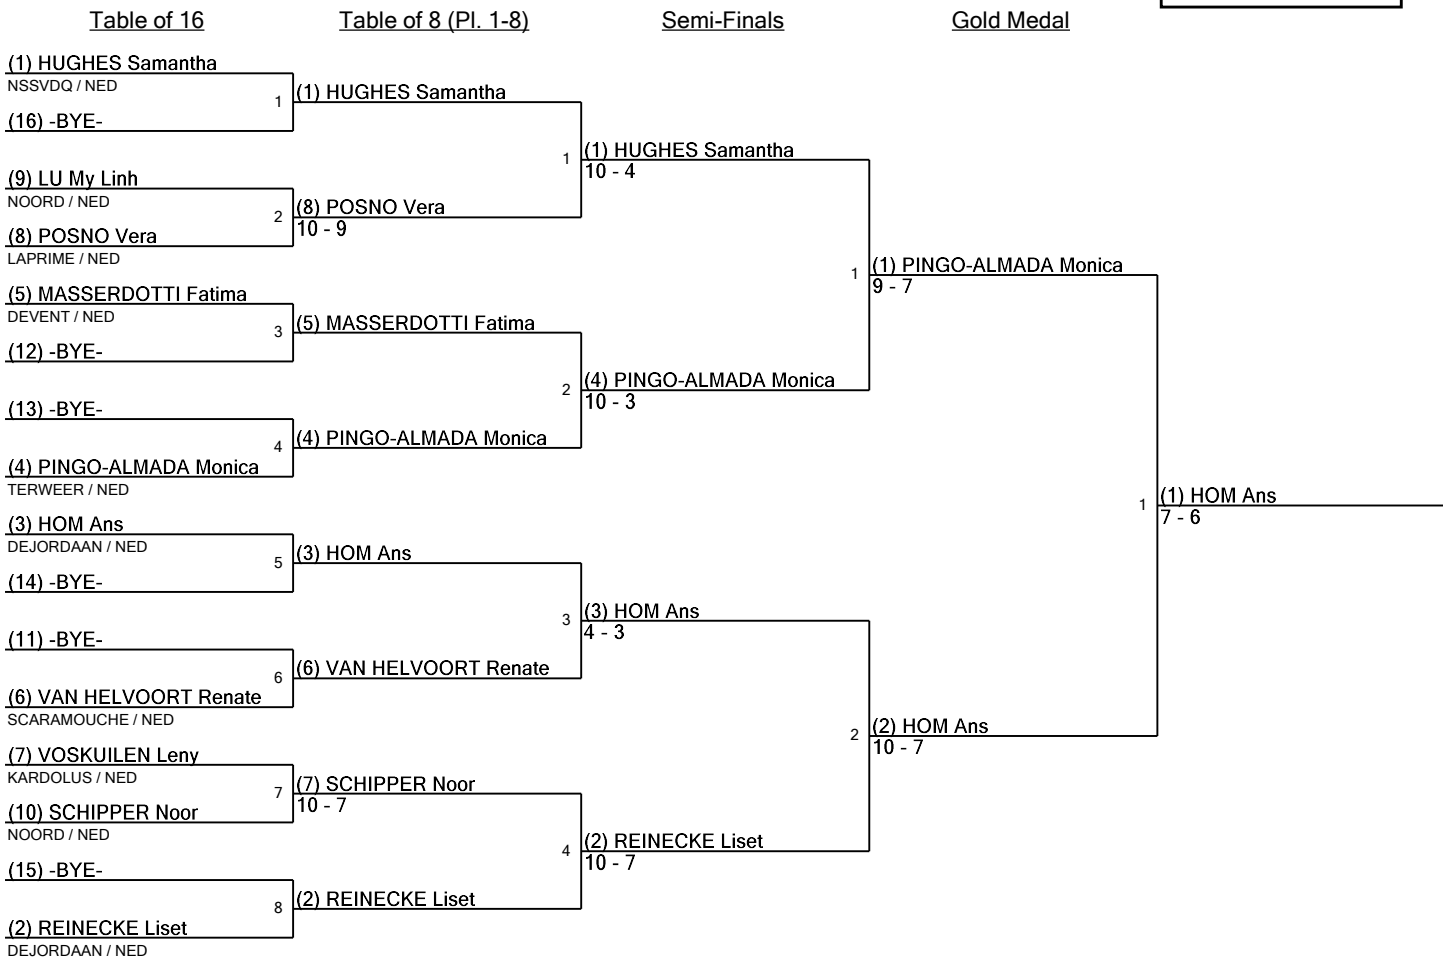

Bronze Medal

Table of 4 (Pl. 5-8)

Table of 2 (Pl. 5-6)

Table of 2 (Pl. 7-8)