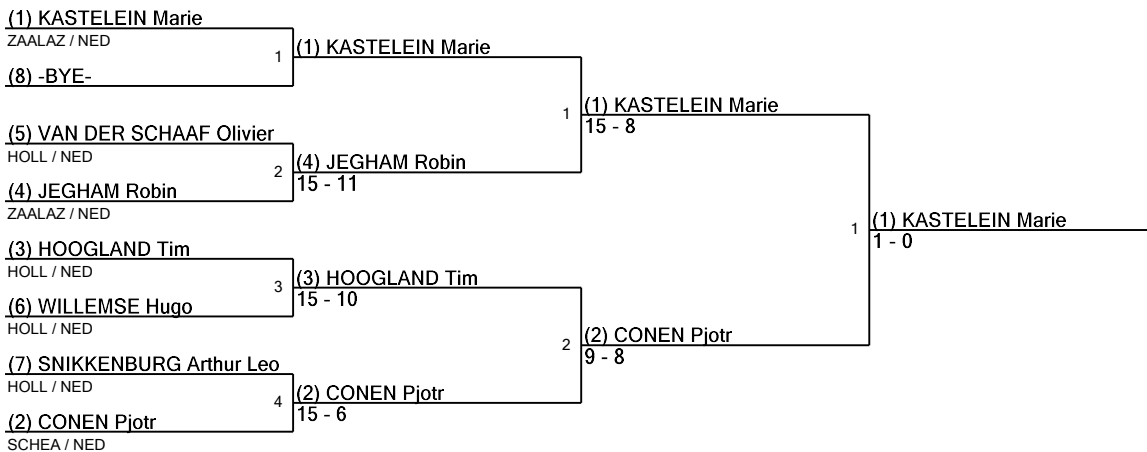

Randstad_Victory_Trophy

Saturday, 12 October 2019

Floret Mix Pupillen B

Total # of competitors: 7

Round 1

DE table with all places fenced-off from 8

Floret Mix Pupillen B

Seeding for Round #1 - DE (All Places Fenced)

XF

Tournament: Randstad_Victory_Trophy
Date: Saturday, 12 October 2019 - 11:32
FIE Document: FE_FIE_0001.2

Seed	Name	Club	Country	Rank	Notes
1	KASTELEIN Marie	ZAALAZ	NED	7	
2	CONEN Pjotr	SCHEA	NED	16	
3	HOOGLAND Tim	HOLL	NED	20	
4	JEGHAM Robin	ZAALAZ	NED		
5	VAN DER SCHAAF Olivier	HOLL	NED		
6	WILLEMSE Hugo	HOLL	NED		
7	SNIKKENBURG Arthur Leo	HOLL	NED		

Table of 8 (Pl. 1-8)

Semi-Finals

Gold Medal

Bronze Medal

Table of 4 (Pl. 5-8)

Table of 2 (Pl. 5-6)

Table of 2 (Pl. 7-8)

www.FencingTime.com