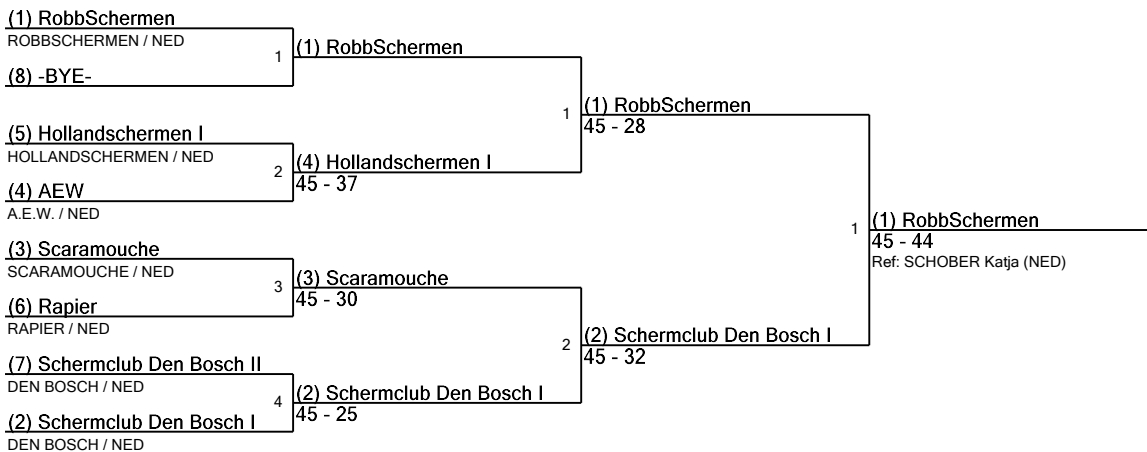

Table of 8 (Pl. 1-8)

Semi-Finals

Gold Medal