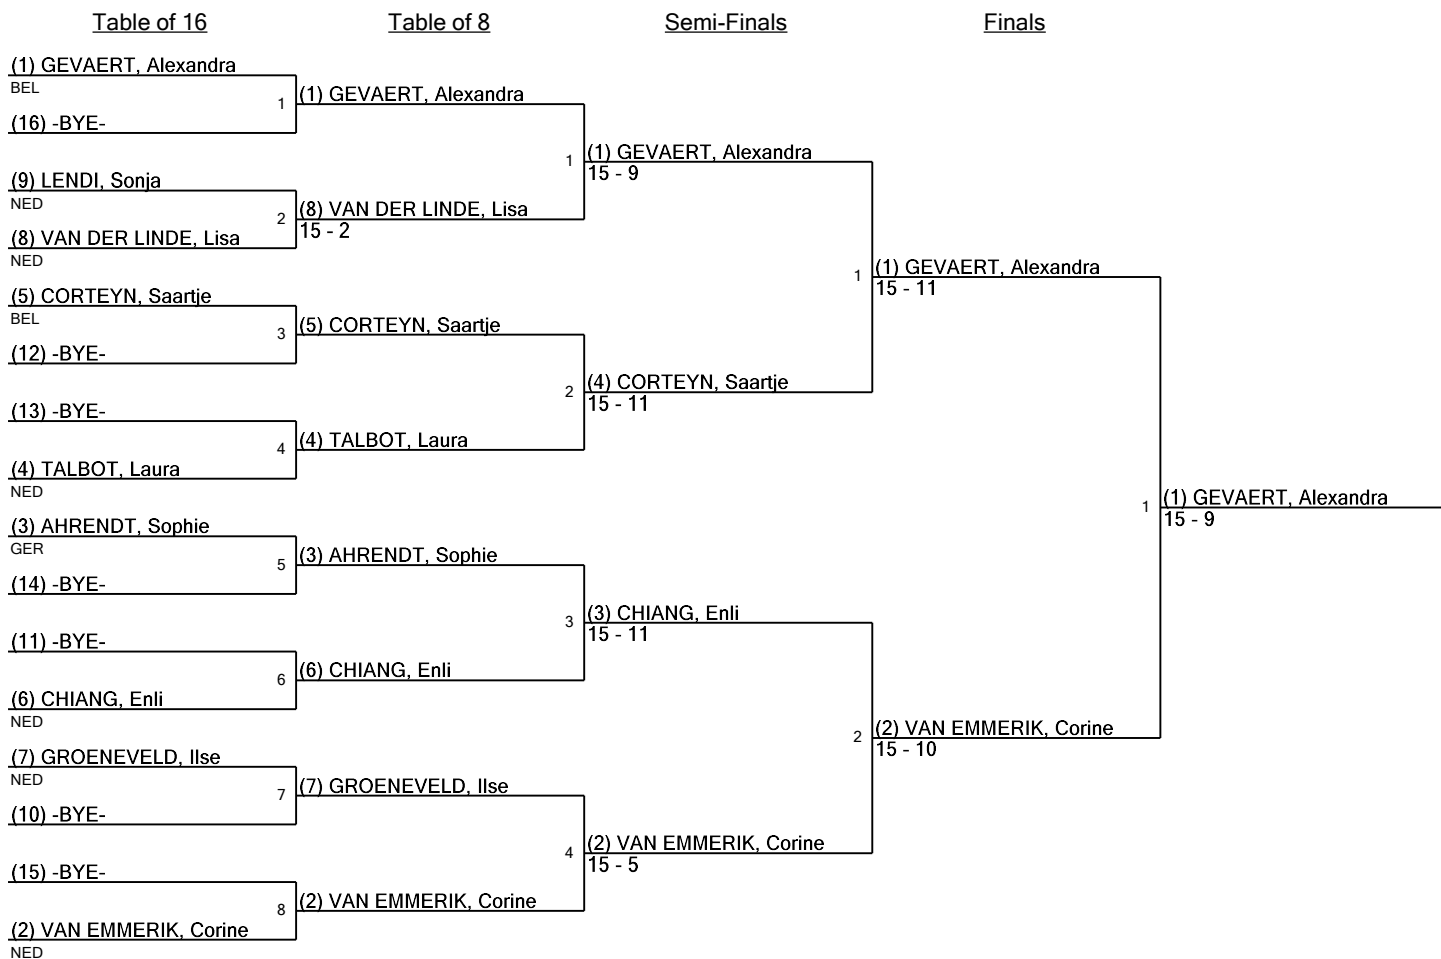

Women Sabre Senior - Round #2 - DE (Table of 16)

www.FencingTime.com

Women Sabre Senior Final Ranking

Tournament: Tournoi satellite Amsterdam
Date: 24 september 2017 - 11:30
FIE Document: FE_FIE_0012

Place	Name	Country	Birthdate
1	GEVAERT, Alexandra	BEL	24-10-96
2	VAN EMMERIK, Corine	NED	16-07-94
3T	CORTEYN, Saartje	BEL	
3T	CHIANG, Enli	NED	16-04-02
5	AHRENDT, Sophie	GER	
6	TALBOT, Laura	NED	09-05-00
7	GROENEVELD, Ilse	NED	19-01-97
8	VAN DER LINDE, Lisa	NED	16-05-96
9	LENDI, Sonja	NED	31-07-65