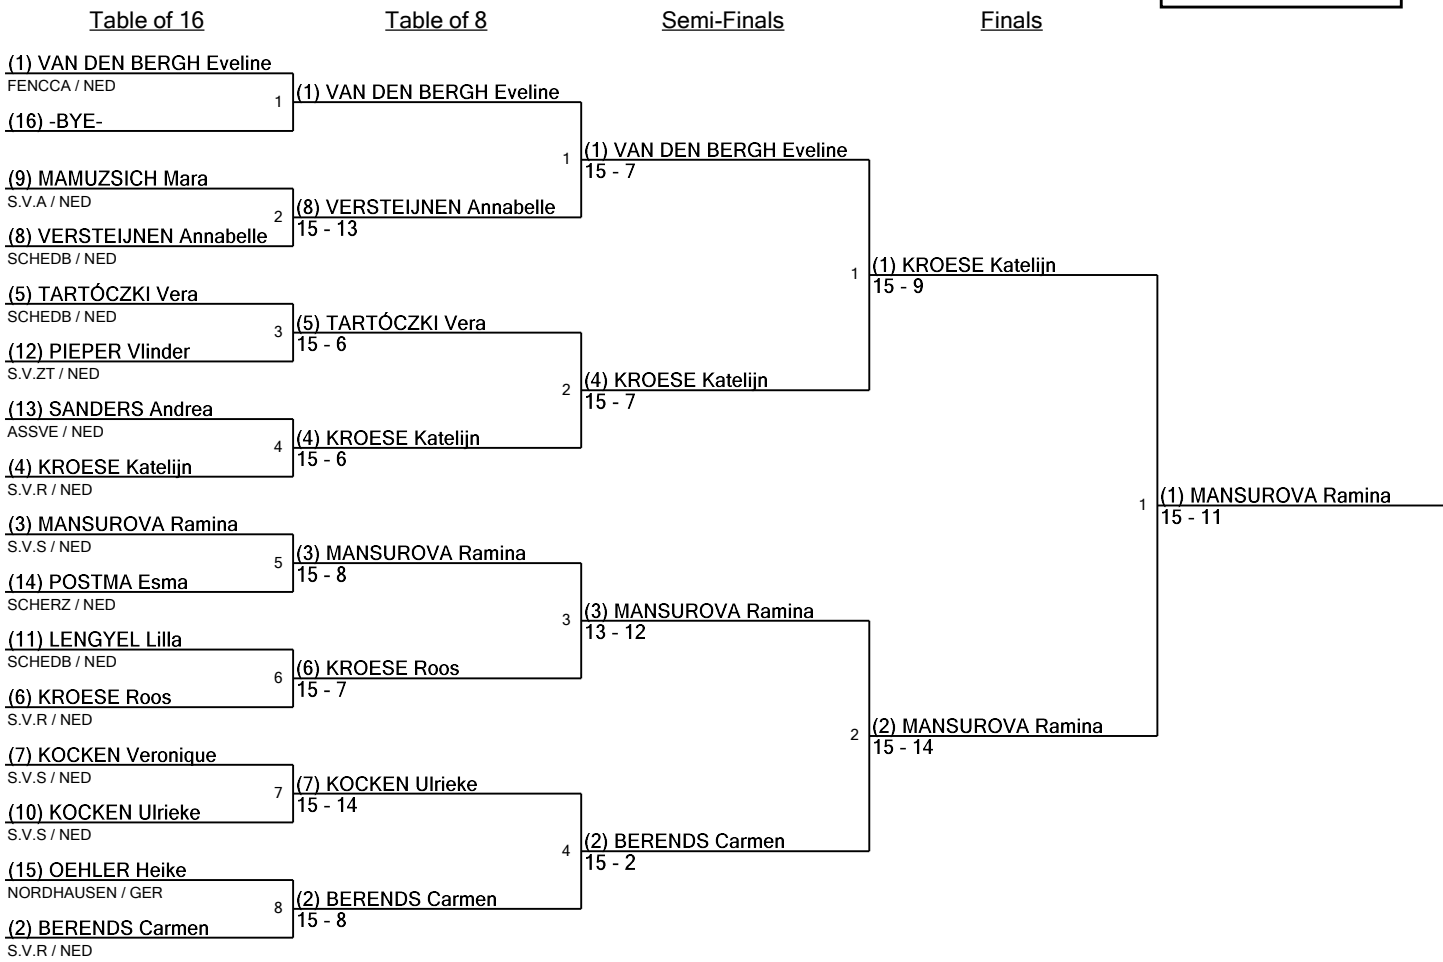

www.FencingTime.com

Dames Degen Senioren / Women's Epee Seniors

Final Ranking

WE

Tournament: SISTA US 2025
Date: zaterdag 25 januari 2025 - 10:00
FIE Document: FE_FIE_0012

Place	Name	Clubs	Country
1	MANSUROVA Ramina	S.V.S	NED
2	KROESE Katelijn	S.V.R	NED
3T	BERENDS Carmen	S.V.R	NED
3T	VAN DEN BERGH Eveline	FENCCA	NED
5	TARTÓCZKI Vera	SCHEDB	NED
6	KROESE Roos	S.V.R	NED
7	VERSTEIJNEN Annabelle	SCHEDB	NED
8	KOCKEN Ulrieke	S.V.S	NED
9	KOCKEN Veronique	S.V.S	NED
10	MAMUZZICH Mara	S.V.A	NED
11	LENGYEL Lilla	SCHEDB	NED
12	PIEPER Vlinder	S.V.ZT	NED
13	SANDERS Andrea	ASSVE	NED
14	POSTMA Esma	SCHERZ	NED
15	OEHLER Heike	NORDHAUSEN	GER