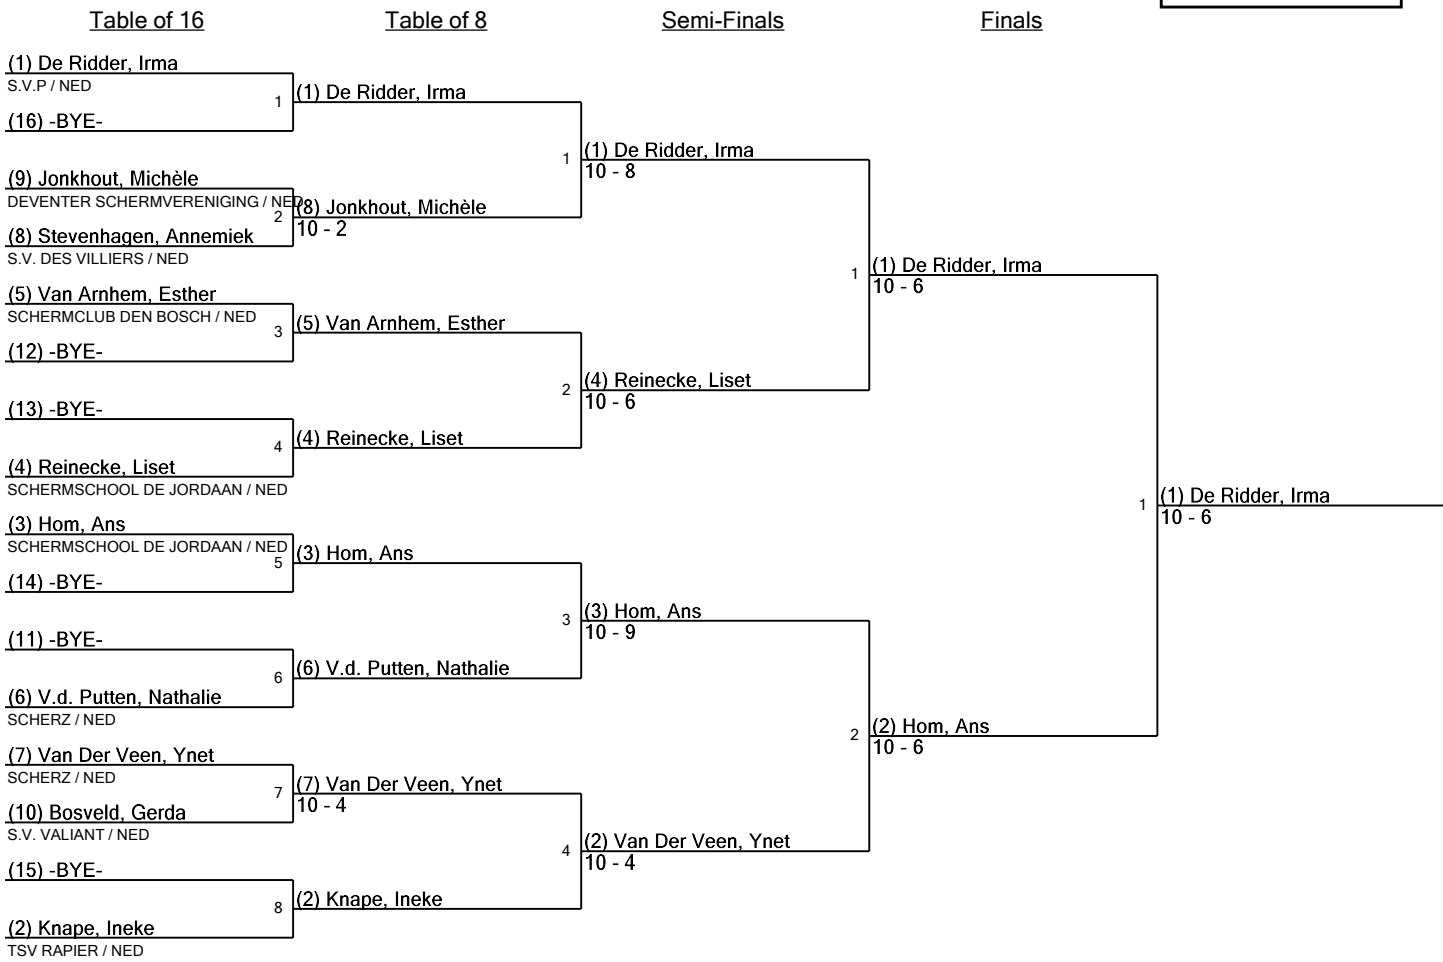

www.FencingTime.com

Senior Women's Epee Seeding for Round #2 - DE

Tournament: NK veteranen 2018
Date: Sunday, February 11, 2018 - 11:00 AM
FIE Document: FE_FIE_0008

WE

Seed	Name	Club	Country	V	V/M	HS	HR	Ind	Notes
1	De Ridder, Irma	S.V.P	NED	4	1.00	20	12	+8	Advanced
2	Knape, Ineke	TSV RAPIER	NED	2	0.50	18	13	+5	Advanced
3	Hom, Ans	SCHERMSCHOOL DE JORDAAN	NED	2	0.50	18	16	+2	Advanced
4T	Reinecke, Liset	SCHERMSCHOOL DE JORDAAN	NED	2	0.50	16	17	-1	Advanced
4T	Van Arnhem, Esther	SCHERMCLUB DEN BOSCH	NED	2	0.50	16	17	-1	Advanced
6T	V.d. Putten, Nathalie	SCHERZ	NED	2	0.50	15	16	-1	Advanced
6T	Van Der Veen, Ynet	SCHERZ	NED	2	0.50	15	16	-1	Advanced
8	Stevenhagen, Annemiek	S.V. DES VILLIERS	NED	2	0.50	16	18	-2	Advanced
9	Jonkhout, Michèle	DEVENTER SCHERMVERENIGING	NED	1	0.25	14	18	-4	Advanced
10	Bosveld, Gerda	S.V. VALIANT	NED	1	0.25	14	19	-5	Advanced